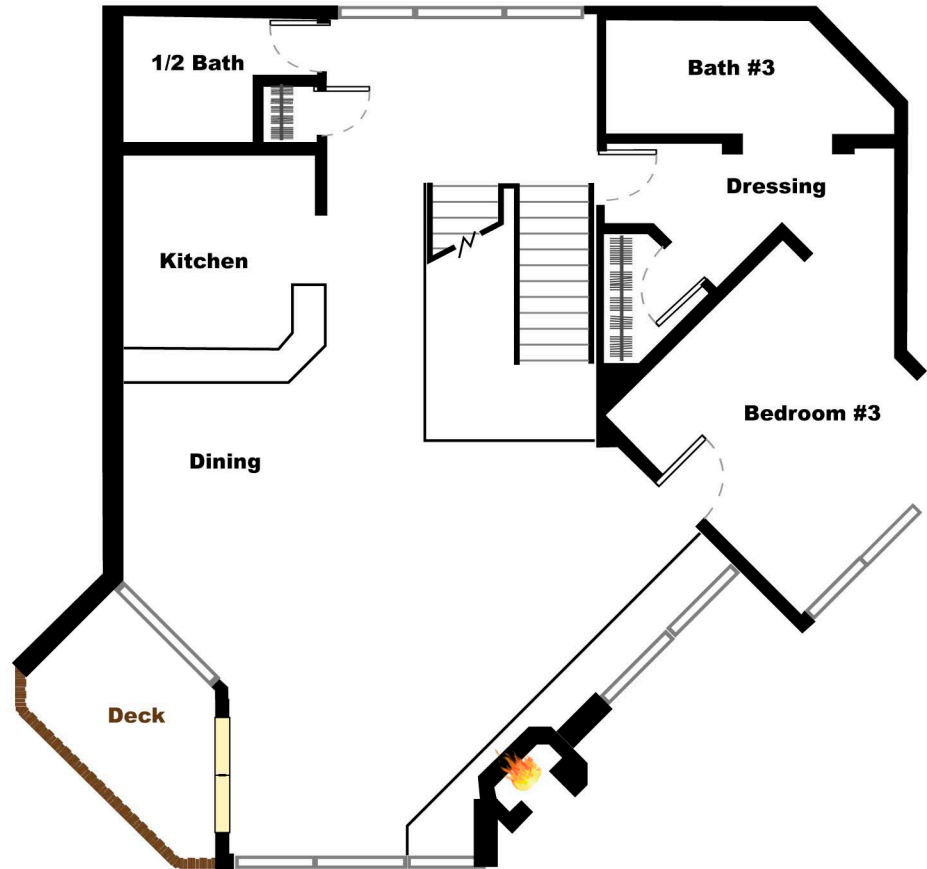

Woodrun V Phase III

3 Bedroom Condo Floorplan #35

	closets
	entry
	sliding doors
	fireplace

Lower Level

Upper Level