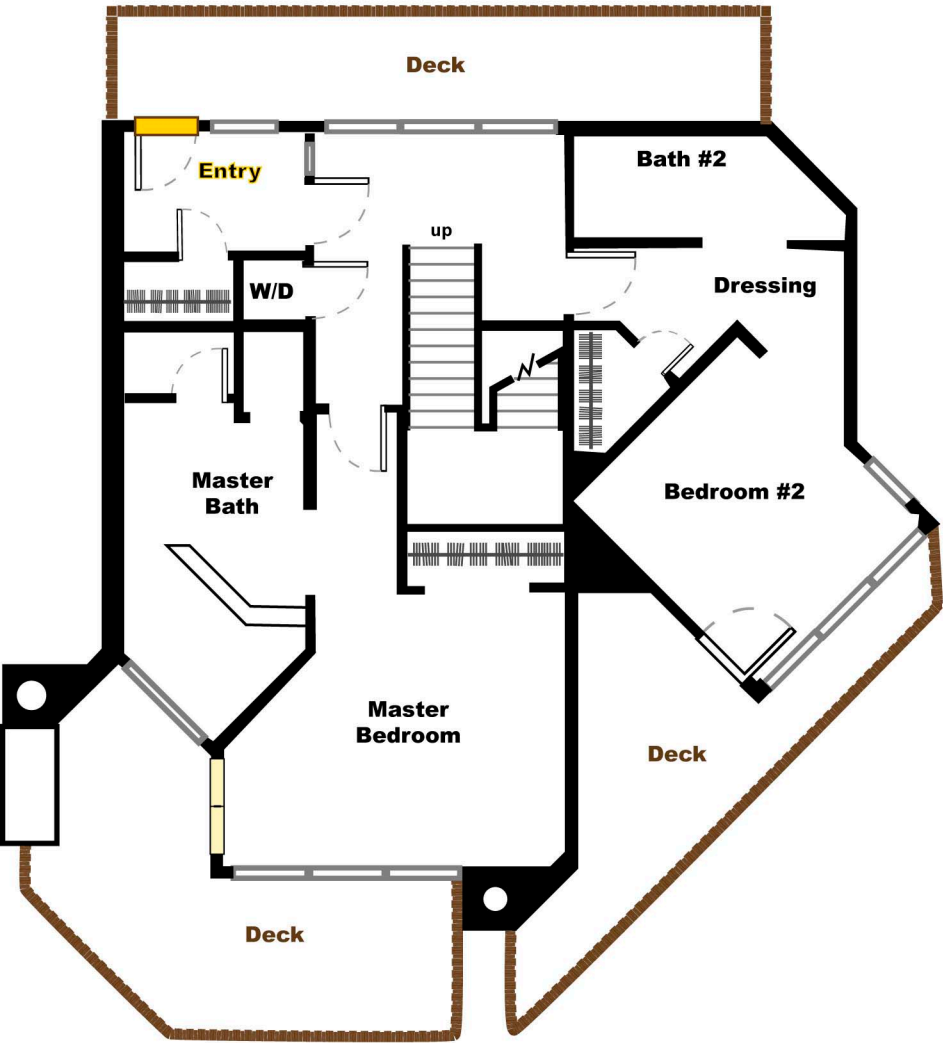

Woodrun V Phase III

3 Bedroom Condo Floorplan #35

	closets
	entry
	sliding doors
	fireplace

Lower Level

Upper Level