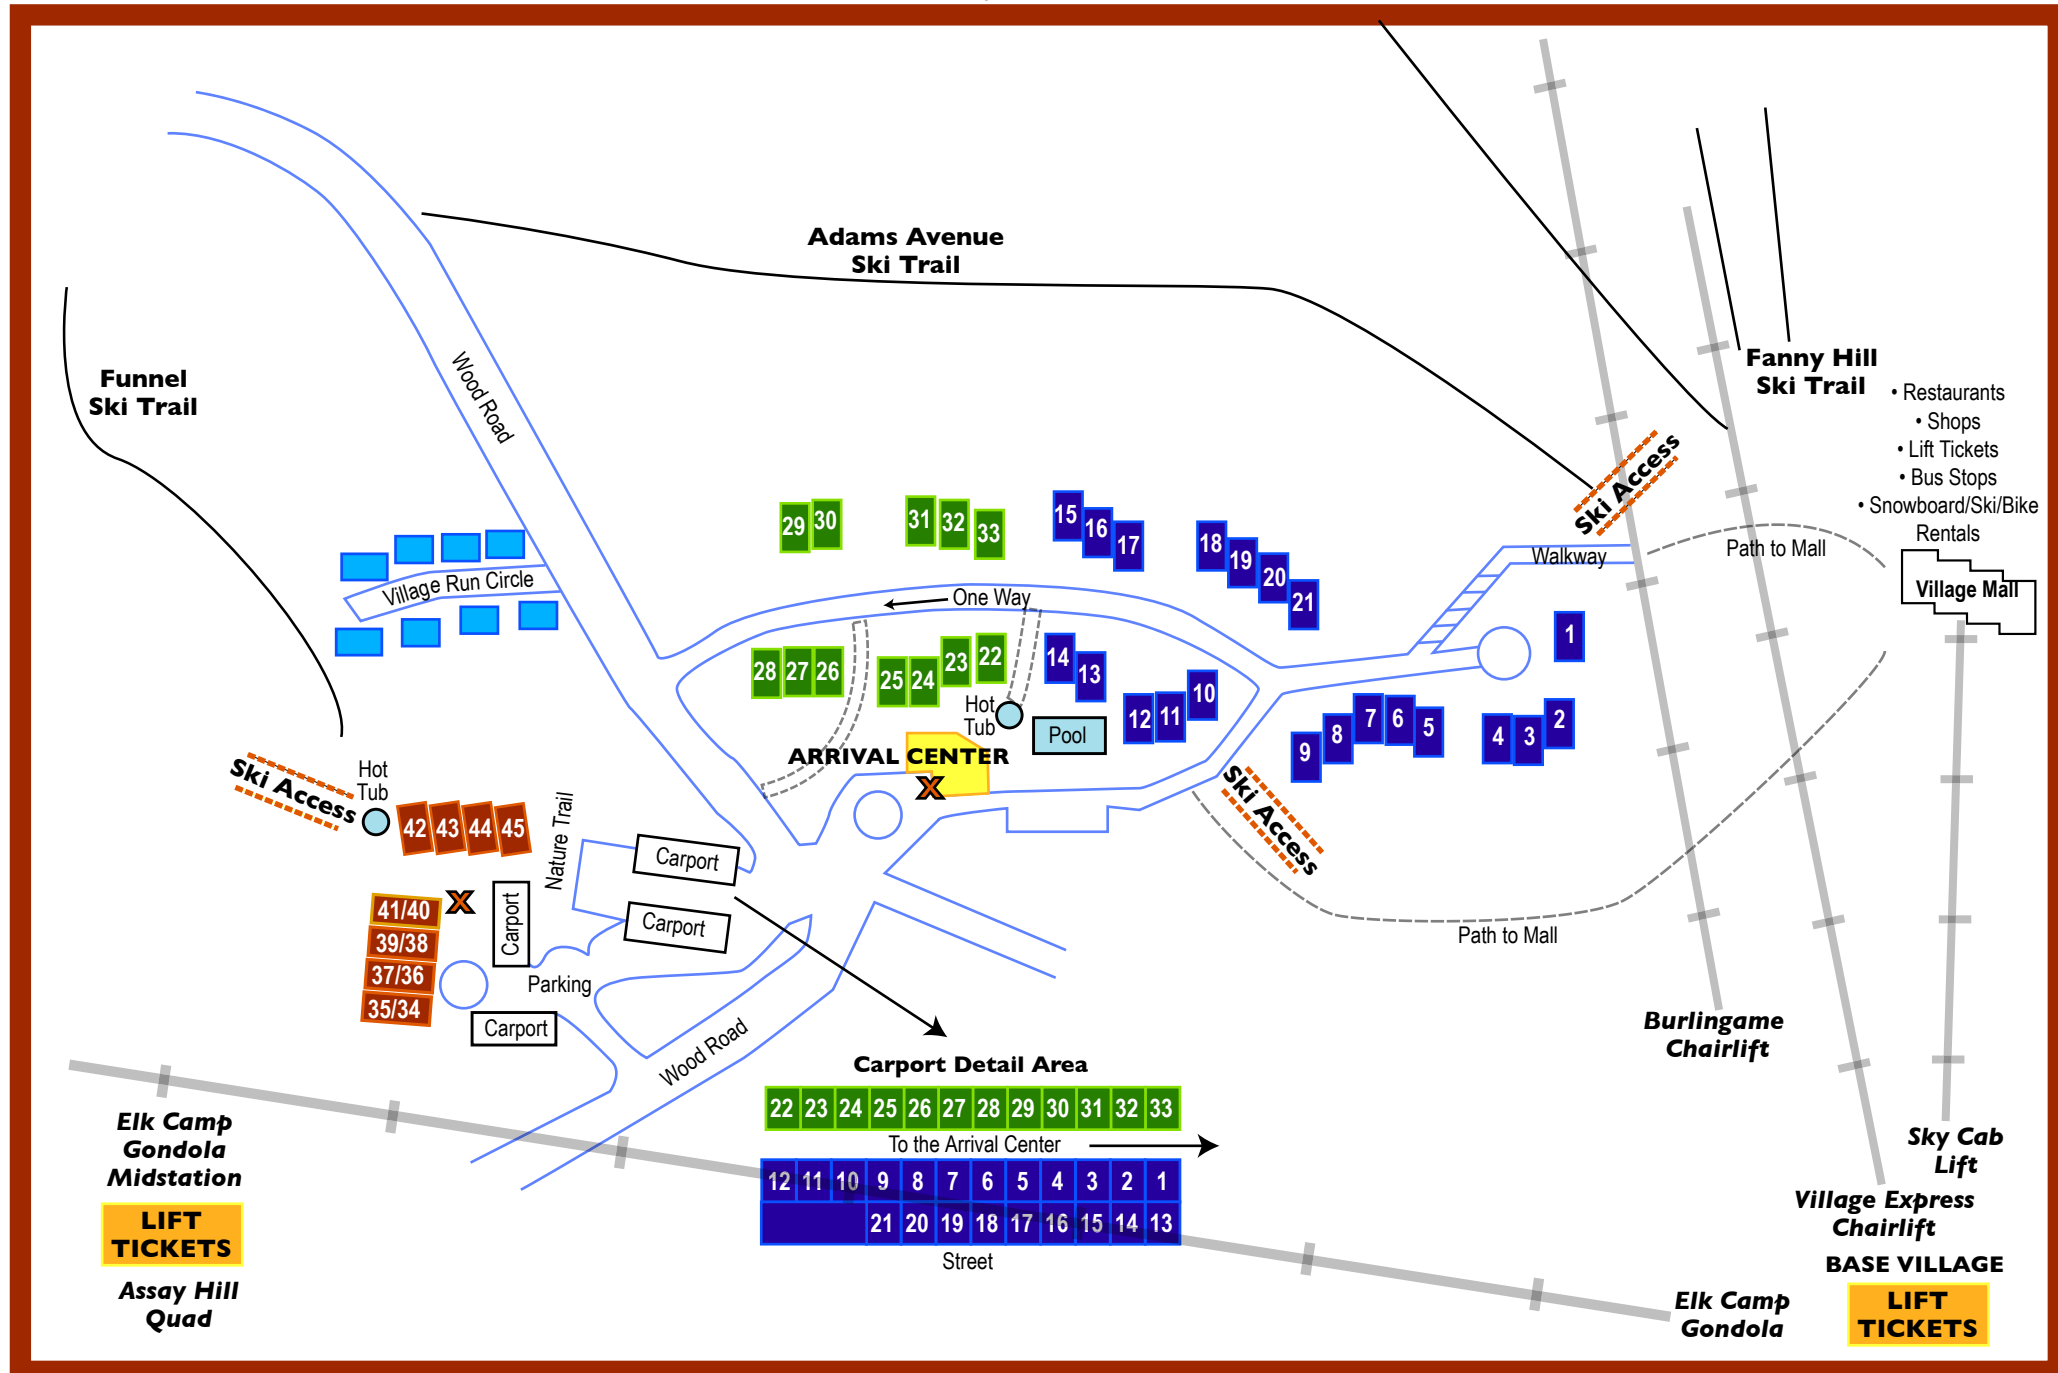

Woodrun V Townhomes

Snowmass Village, Colorado

(970) 923-5021, 800-718-3694

www.woodrunv.com

Map not to scale

- Phase I
- Phase II
- Phase III
- X Shuttle Stop, 923-3500

LIFT TICKETS

Assay Hill Quad

LIFT TICKETS

Elk Camp Gondola

Village Express Chairlift

BASE VILLAGE

Sky Cab Lift

Burlingame Chairlift

Village Mall

- Restaurants
- Shops
- Lift Tickets
- Bus Stops
- Snowboard/Ski/Bike Rentals

22 23 24 25 26 27 28 29 30 31 32 33

To the Arrival Center

12 11 10 9 8 7 6 5 4 3 2 1

21 20 19 18 17 16 15 14 13

Street

ARRIVAL CENTER

Carport Detail Area

Hot Tub

Pool

One Way

Village Run Circle

Wood Road

Funnel Ski Trail

Adams Avenue Ski Trail

Fanny Hill Ski Trail

Ski Access

Walkway

Path to Mall

Path to Mall

Parking

Carport

Carport

Carport

Nature Trail

Ski Access

Hot Tub

42 43 44 45

41/40

39/38

37/36

35/34

Elk Camp Gondola Midstation

Elk Camp Gondola

Sky Cab Lift

Village Express Chairlift

BASE VILLAGE

Village Mall

- Restaurants
- Shops
- Lift Tickets
- Bus Stops
- Snowboard/Ski/Bike Rentals

Burlingame Chairlift

29 30

31 32 33

15 16 17

18 19 20 21

28 27 26

25 24 23 22

14 13

12 11 10

9 8 7 6 5

4 3 2

1

42 43 44 45

41/40

39/38

37/36

35/34

22 23 24 25 26 27 28 29 30 31 32 33

To the Arrival Center

12 11 10 9 8 7 6 5 4 3 2 1

21 20 19 18 17 16 15 14 13

Street

ARRIVAL CENTER

Carport Detail Area

Pool

One Way

Village Run Circle

Wood Road

Funnel Ski Trail

Adams Avenue Ski Trail

Fanny Hill Ski Trail

Ski Access

Walkway

Path to Mall

Path to Mall

Parking

Carport

Carport

Carport

Nature Trail

Ski Access

Hot Tub

Elk Camp Gondola Midstation

Elk Camp Gondola

Sky Cab Lift

Village Express Chairlift

BASE VILLAGE

Village Mall

- Restaurants
- Shops
- Lift Tickets
- Bus Stops
- Snowboard/Ski/Bike Rentals

Burlingame Chairlift