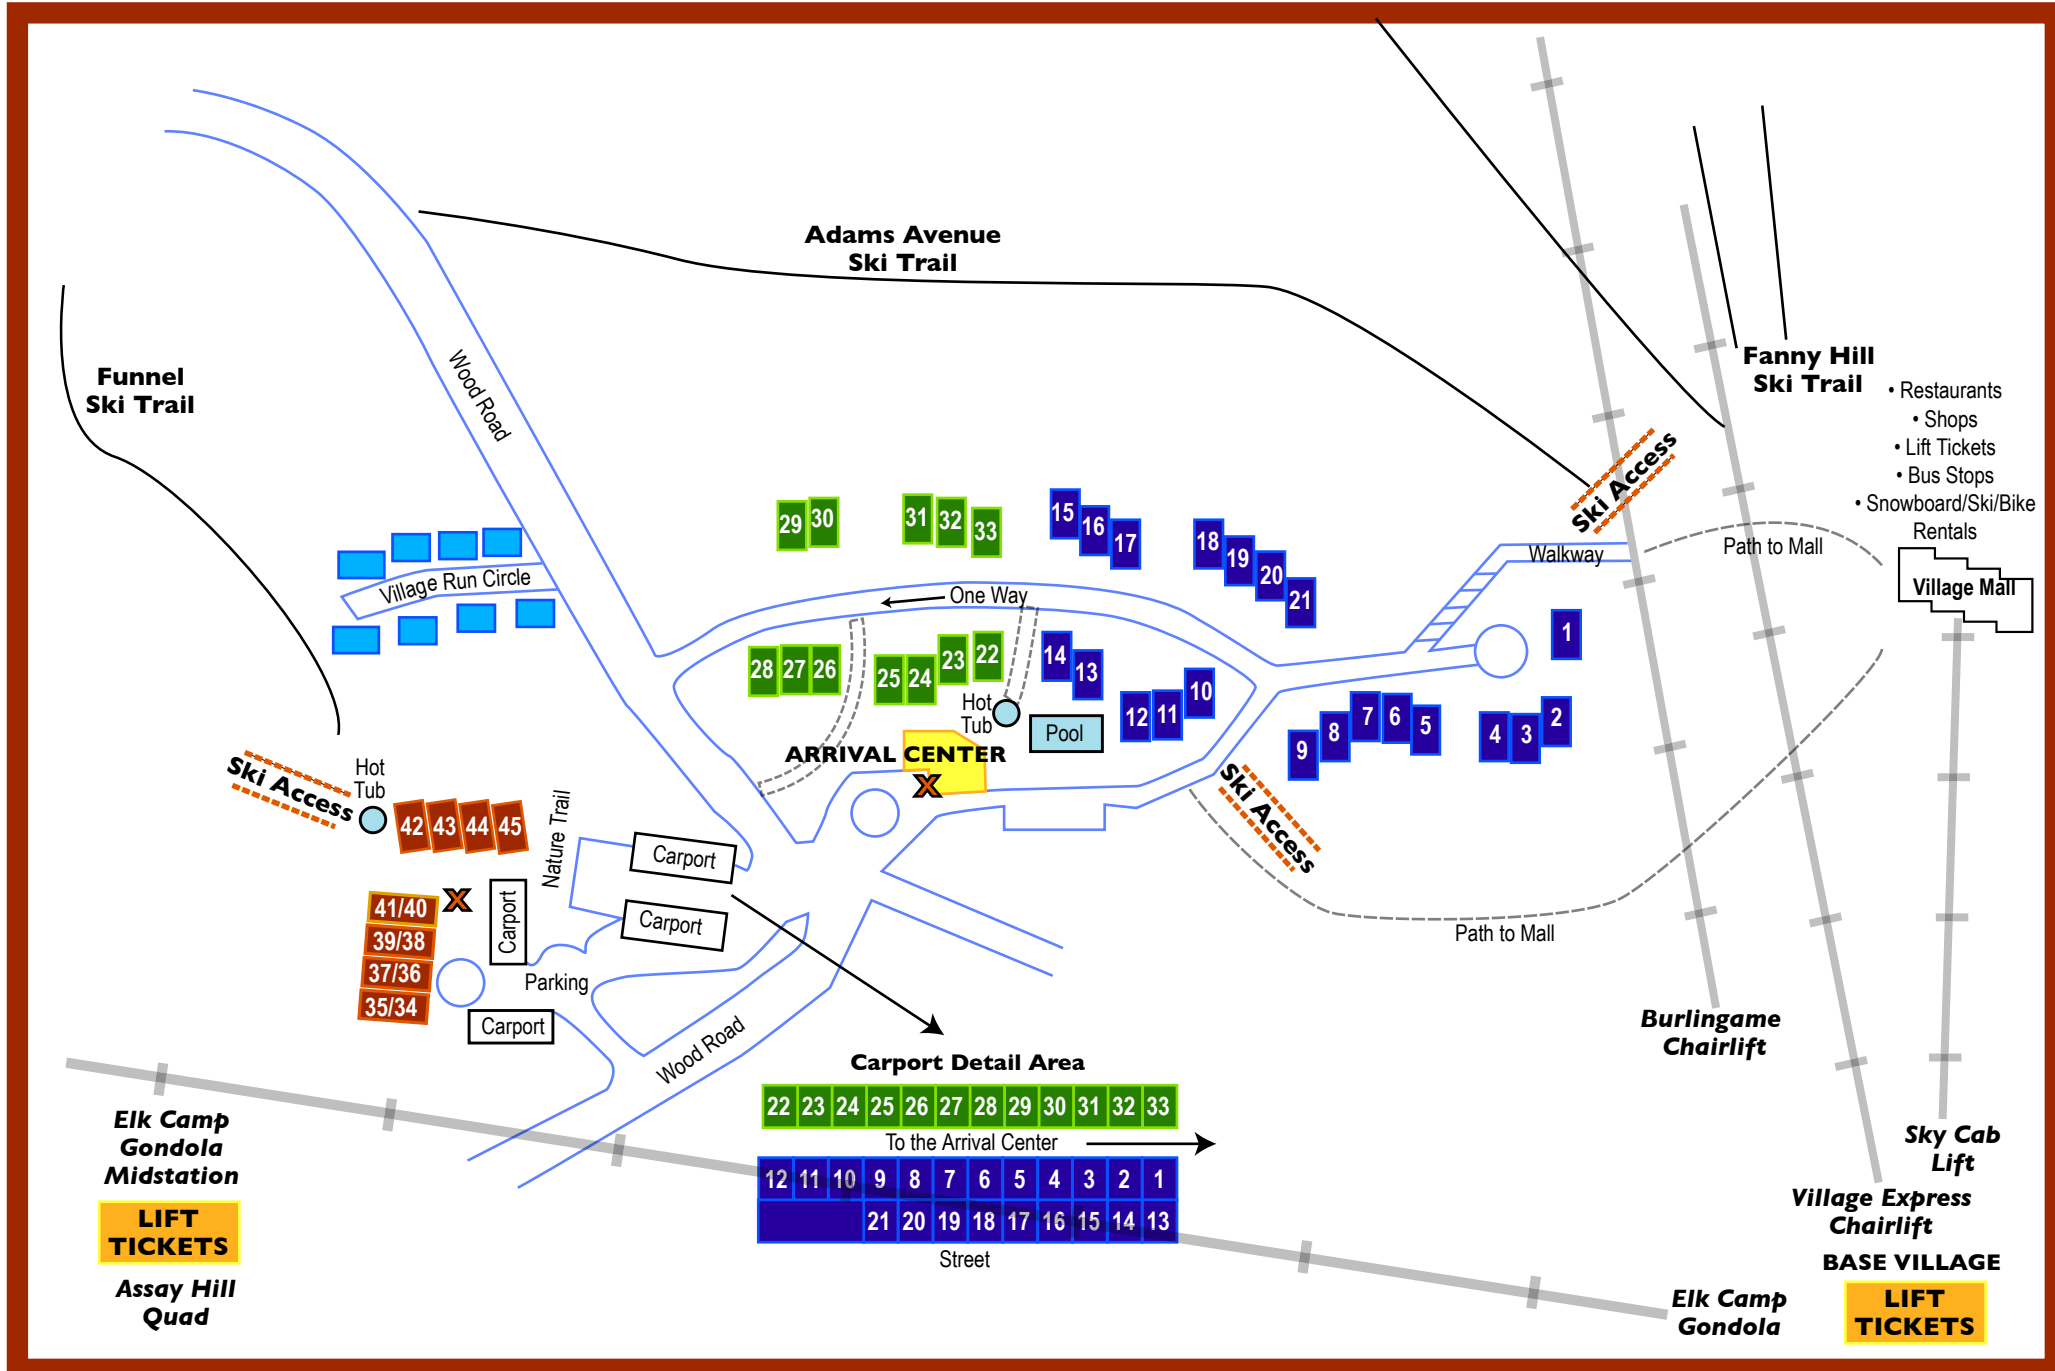

Woodrun V Townhomes

Snowmass Village, Colorado

(970) 923-5021, 800-718-3694

www.woodrunv.com

Map not to scale

- Phase I
- Phase II
- Phase III
- X Shuttle Stop, 923-3500

- Restaurants
- Shops
- Lift Tickets
- Bus Stops
- Snowboard/Ski/Bike Rentals

Village Mall

Burlingame Chairlift

Sky Cab Lift

Village Express Chairlift

BASE VILLAGE

LIFT TICKETS

LIFT TICKETS

Assay Hill Quad

22 23 24 25 26 27 28 29 30 31 32 33

To the Arrival Center

12 11 10 9 8 7 6 5 4 3 2 1

21 20 19 18 17 16 15 14 13

Street